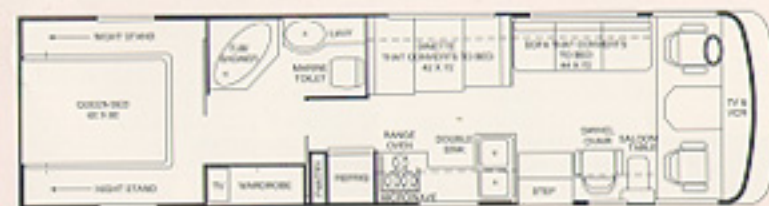

Floor Plans

- ☐ Color Coord. Mini Blinds w/Designer Valances
- ☐ Fabric Ceiling
- ☐ Color Coord. Bedspread, Shams & Pillows
- ☐ Beveled Dressing Mirror
- ☐ Skylight in Shower
- ☐ Single Lever Galley Faucet
- ☐ Fire Extinguisher
- ☐ Dinette Booth
- ☐ Recessed Cook Top
- ☐ Flush Corian Stove Top Cover
- ☐ Padded Dinette End Caps
- ☐ Coach Ceiling Vents
- ☐ Corian Galley Top & Sink Cover
- ☐ Day/Night Shades in Lounge Area
- ☐ Drink Tray

APPLIANCES & ELECTRICAL

- ☐ Generator: 5.5 KW
- ☐ Central Air: Duotherm 2 - 13,500 BTU
- ☐ Microwave Oven (900 Watt)
- ☐ 6 Gallon DSI Hot Water Heater
- ☐ 19" TV w/ Remote
- ☐ TV Antenna w/ Amplifier
- ☐ Coffee Maker
- ☐ Smoke Alarm CO/LPG Detectors
- ☐ 110 Amp Deep Cycle House Battery
- ☐ Phone Jack
- ☐ Intellitec Runs Two Roof A/Cs on 30 Amp Service
- ☐ Hair Dryer
- ☐ Dust Buster
- ☐ Battery Disconnect Switch
- ☐ Second House Battery
- ☐ 8' Dometic Refrigerator
- ☐ TV Signal Switching
- ☐ Water Filter
- ☐ Water Heater By-Pass
- ☐ GFI Protected Electrical Circuit
- ☐ 120V/12V/ 55 Amp Power Converter

- ☐ Charger-55 Amp
- ☐ 3-Burner Cook Top
- ☐ Power Range Hood w/ Light
- ☐ Demand Water Pump
- ☐ Systems Monitor Panel to Measure Tanks, Battery & Propane
- ☐ Adjustable Reading Lamps
- ☐ Power Vent in Bath
- ☐ Cable TV Hookup
- ☐ 35,000 BTU Ducted Furnace

OPTIONAL FEATURES