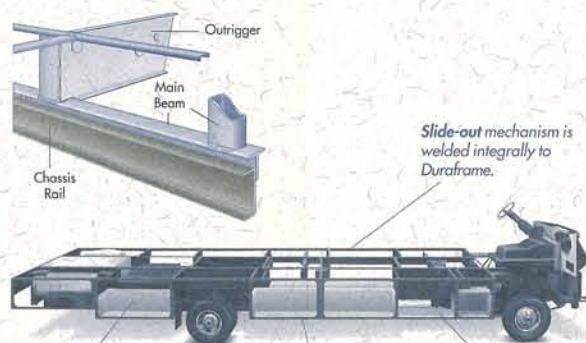

Optional Features

- Walnut Interior
- CD Player (10 Disc)
- 6-Way Power Driver Seat (Included in Leather Pkg)
- 8 Cu. Ft. Refrigerator w/ Ice Maker
- 12 Cu. Ft. Side-by-Side Refer w/ Absorp. Ice Maker
- U-Line Ice Maker (7370)
- 21" High Output 3-Burner Range & Oven
- Dining Table w/ 2 Wooden & 2 Folding Chairs (7370)
- 2 Wood Dining Chairs (Non-Folding)
- Bedroom AM/FM Cassette Stereo w/ Clock Radio
- Combination Washer/Dryer
- Aluminum Wheels (4)
- Diesel Generator
- Bedroom Window Awnings (2) 48"
- Slide-Out Window Awning - 11' (7370)
- Slide-Out Window Awning - 66" (7371 & 7372)
- Dual 13.5 BTU Ducted Low Profile A/Cs
- Leather Package 1: Drivers Seat w/ Power, Extra-Wide Passenger Seat, Sofa & Recliner (7370, 7371)
- Leather Package 3: Drivers Seat w/ Power, Extra-Wide Passenger Seat, Sofa & Love Seat (7372)

THE PATENTED DURAFRAME

COMPLETE CHASSIS STRENGTHENING

All-Welded steel Duraframe provides complete rigidity for the entire coach--eliminating reliance on the sidewalls and interior cabinetry. A better ride results from a more rigid frame and lower center of gravity.

CAVERNOUS BASEMENT STORAGE

Fully insulated pass-through storage compartments offer the most versatility for storing odd-shaped objects.

Luggage compartments are supported by Duraframe--not by coach cabin or floor.

Duraframe is welded rather than bolted to the chassis.

All Steel lattice truss style construction provides shear and torsional strength.