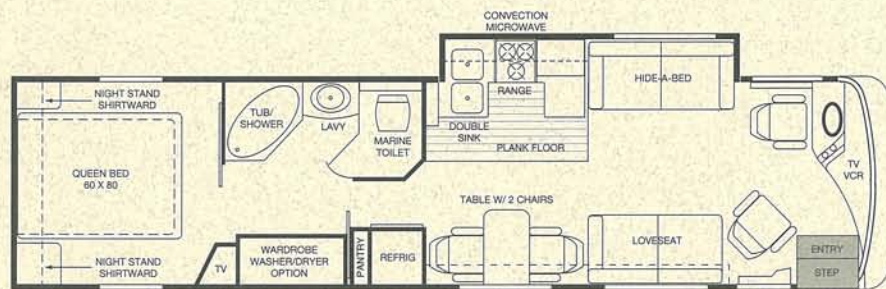

*Calculated Weights. UVW (Unloaded Vehicle Weight) Includes Full Fuel Tank & Standard Equipment

Floor Plans

Model 7370

Model 7371

Model 7372

Tradewinds
LUXURY DIESEL MOTORHOMES

National R.V., Inc.
3411 N. Perris Blvd., Perris CA 92571 • 909-943-6007
www.nrvh.com