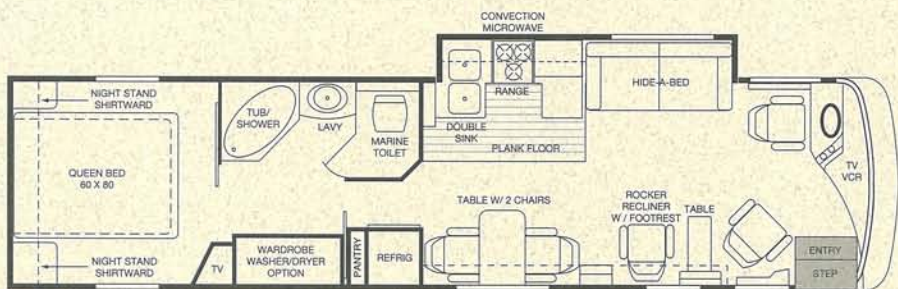

Floor Plans

Model 7371

Tradewinds
LUXURY DIESEL MOTORHOMES

National R.V., Inc.
3411 N. Perris Blvd., Perris CA 92571 • 909-943-6007
www.nrvh.com

© Copyright 1998, National R.V., Inc. 1/99 10M

**24-Hour Toll-Free Help Line By
Coach Net Emergency Road Service**

As an original Tradewinds owner,
you can call toll-free to Coach
Net, anytime, for expert advice on
any problem you might have.

(Good for one year from date of purchase. Non-
transferable program can be extended for a nominal
fee.)

CORIAN
Created For Life

Authorized Dealer

Due to continual product improvement, National R.V., Inc. reserves the right to change materials, colors, specifications and prices at any time, without notification.