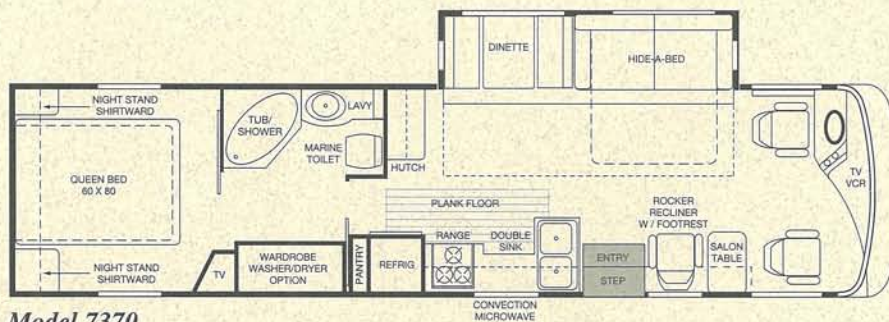

Floor Plans

Model 7370