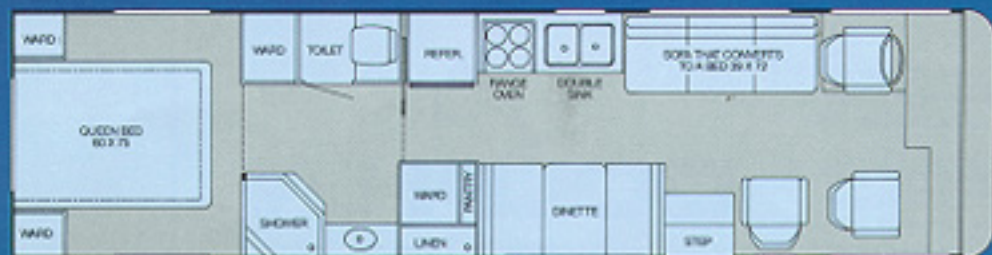

Introducing From

NATIONAL RV

DOLPHIN

Diesel Pusher Bus

Model 320D

Specifications

VEHICULAR & DRIVING AREA

- Cruise Control
- Tilt Steering Wheel
- Full Instrumentation with Tachometer
- Shift Lever Controlled, Automatic Parking Brake
- Alternator-100 Amp
- 950 CCA Auto Battery
- In-Dash Heat and Air Conditioning
- Full Panoramic Wrap-Around Tinted Windshield
- Panoramic Windshield Wipers w/Intermittent Speed Control
- Map Light
- Cigarette Lighter
- Reclining Bucket Seats w/Swivel
- Acrylic Sun Visors
- AM/FM Auto Reverse Stereo Cassette
- Wheel Covers
- Deluxe Exterior Mirrors
- Auxiliary Start System
- Drink Tray

DIMENSIONS

Overall Length	32'9"
Overall Height (w/Roof Air)	11'5"
Overall Width	95 1/2"
Interior Height	76"
Interior Width	92 1/2"

CAPACITIES - (Gallons)

Fresh Water	65
Hot Water	6
Waste Water Holding Tank	37
Grey Water Holding Tank	37
LP Gas Capacity	24